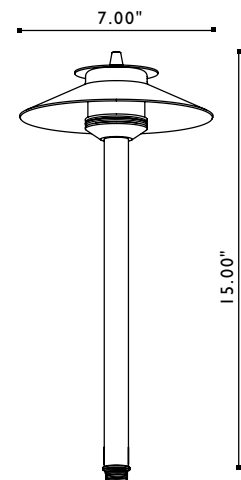

Compare FX copper luminaires with any other, and you will find a dramatic difference in quality of materials, precision of fit and consistency of finish.

DELMARE® – ORDERING INFORMATION

The DM comes standard with a 20 watt Xenon G4 lamp, CapannaDiNoce® (CDS), and in Copper (CU).